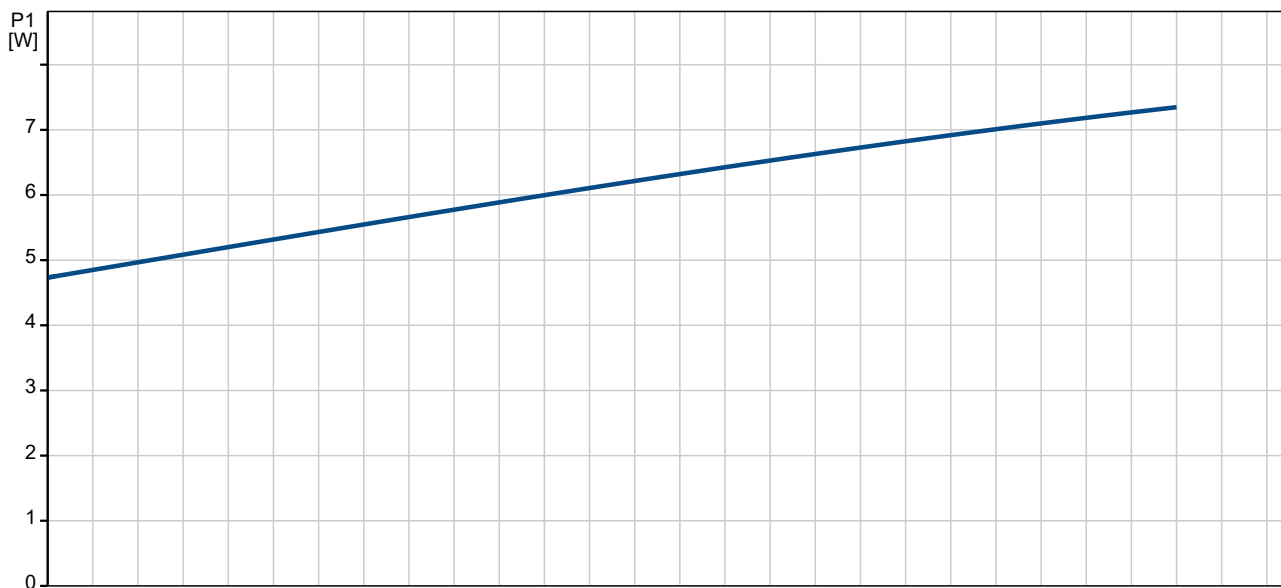

97916771 COMFORT 15-14 B PM